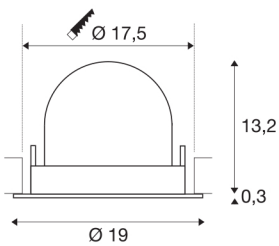

TECHNICAL DATA

Item no.:	1006037
Number of different light outlets	1
Secondary power / secondary voltage	1000/1050mA
Height	13.5 cm
Diameter	19 cm
Installation diameter	17.5 cm
Installation depth	13.5 cm
Net weight	0.85 kg
Gross weight	0.91 kg
Safety class	III
Assembly	Recessed
Assembly details	Ceiling
Wattage	37.4 W
Lumen	3400 lm
Colour temperature	2700 Kelvin
Beam angle	55 °
Color	black
CRI	90
UGR ≤	22
BIG WHITE Page	57