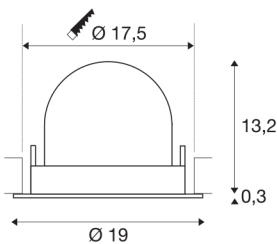

TECHNICAL DATA

| | |
|--|-------------|
| Item no.: | 1006038 |
| Number of different light outlets | 1 |
| Secondary power / secondary voltage ^e | 1000/1050mA |
| Height | 13.5 cm |
| Diameter | 19 cm |
| Installation diameter | 17.5 cm |
| Installation depth | 13.5 cm |
| Net weight | 0.85 kg |
| Gross weight | 0.91 kg |
| Safety class | III |
| Assembly | Recessed |
| Assembly details | Ceiling |
| Wattage | 37.4 W |
| Lumen | 3300 lm |
| Colour temperature | 2700 Kelvin |
| Beam angle | 20 ° |
| Color | white |
| CRI | 90 |
| UGR ≤ | 22 |
| BIG WHITE Page | 57 |