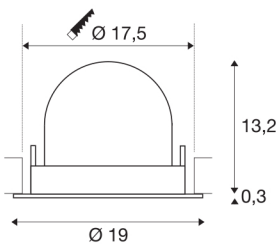

NUMINOS® GIMBLE XL

white recessed ceiling light, 2700K 20°

NUMINOS is the best possible coordinated light system from SLV that combines function, design and technology. This way, you can experience a thousand lighting design possibilities with a variety of downlights and spotlights. Like with the NUMINOS® GIMBLE XL recessed ceiling light, which impresses with its high-quality workmanship and light. Ideal for discreet, modern and space-saving lighting that directs the accent to objects or the room. Installation is then done in no time at all. When will you choose SLV's modular variety?

TECHNICAL DATA

| | |
|--|-------------|
| Item no.: | 1006039 |
| Number of different light outlets | 1 |
| Secondary power / secondary voltage ^e | 1000/1050mA |
| Height | 13.5 cm |
| Diameter | 19 cm |
| Installation diameter | 17.5 cm |
| Installation depth | 13.5 cm |
| Net weight | 0.85 kg |
| Gross weight | 0.91 kg |
| Safety class | III |
| Assembly | Recessed |
| Assembly details | Ceiling |
| Wattage | 37.4 W |
| Lumen | 3500 lm |
| Colour temperature | 2700 Kelvin |
| Beam angle | 20 ° |
| Color | white |
| CRI | 90 |
| UGR ≤ | 22 |
| BIG WHITE Page | 57 |