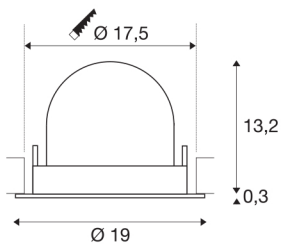

TECHNICAL DATA

Item no.:	1006040
Number of different light outlets	1
Secondary power / secondary voltage	1000/1050mA
Height	13.5 cm
Diameter	19 cm
Installation diameter	17.5 cm
Installation depth	13.5 cm
Net weight	0.85 kg
Gross weight	0.91 kg
Safety class	III
Assembly	Recessed
Assembly details	Ceiling
Wattage	37.4 W
Lumen	3400 lm
Colour temperature	2700 Kelvin
Beam angle	20 °
Color	white
CRI	90
UGR ≤	22
BIG WHITE Page	57