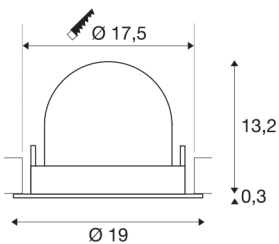

## TECHNICAL DATA

Item no.:	1006041
Number of different light outlets	1
Secondary power / secondary voltage	1000/1050mA
Height	13.5 cm
Diameter	19 cm
Installation diameter	17.5 cm
Installation depth	13.5 cm
Net weight	0.85 kg
Gross weight	0.91 kg
Safety class	III
Assembly	Recessed
Assembly details	Ceiling
Wattage	37.4 W
Lumen	3300 lm
Colour temperature	2700 Kelvin
Beam angle	40 °
Color	white
CRI	90
UGR ≤	22
BIG WHITE Page	57