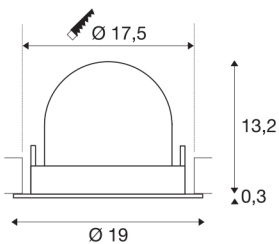

## TECHNICAL DATA

Item no.:	1006042
Number of different light outlets	1
Secondary power / secondary voltage <sup>e</sup>	1000/1050mA
Height	13.5 cm
Diameter	19 cm
Installation diameter	17.5 cm
Installation depth	13.5 cm
Net weight	0.85 kg
Gross weight	0.91 kg
Safety class	III
Assembly	Recessed
Assembly details	Ceiling
Wattage	37.4 W
Lumen	3500 lm
Colour temperature	2700 Kelvin
Beam angle	40 °
Color	white
CRI	90
UGR ≤	22
BIG WHITE Page	57