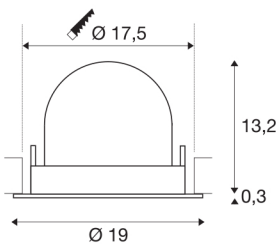

NUMINOS® GIMBLE XL

white / chrome recessed ceiling light, 2700K 40°

Design, technology and function in perfection: NUMINOS is the light system from SLV that combines everything. With various downlights and spotlights, you provide a thousand lighting design options. This also includes NUMINOS® GIMBLE XL, which impresses as a recessed ceiling light with the best workmanship and lighting quality. Ideal for discreet, modern and space-saving lighting that directs the accent to objects or the room. This means that simple installation is a mere formality. When to choose NUMINOS from SLV – modular diversity awaits you.

TECHNICAL DATA

Item no.:	1006043
Number of different light outlets	1
Secondary power / secondary voltage ^e	1000/1050mA
Height	13.5 cm
Diameter	19 cm
Installation diameter	17.5 cm
Installation depth	13.5 cm
Net weight	0.85 kg
Gross weight	0.91 kg
Safety class	III
Assembly	Recessed
Assembly details	Ceiling
Wattage	37.4 W
Lumen	3400 lm
Colour temperature	2700 Kelvin
Beam angle	40 °
Color	white
CRI	90
UGR ≤	22
BIG WHITE Page	57