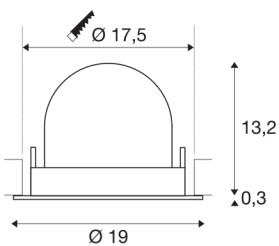

NUMINOS® GIMBLE XL

white / black recessed ceiling light, 2700K 55°

NUMINOS is the best possible coordinated light system from SLV that combines function, design and technology. This way, you can experience a thousand lighting design possibilities with different downlights and spotlights. Like with the NUMINOS® GIMBLE XL recessed ceiling light, which impresses with its high-quality workmanship and light. In this way, you can create discreet, modern and space-saving lighting that draws the focus to objects or the room. Installation is then done in no time at all. When to choose NUMINOS from SLV – modular diversity awaits you.

TECHNICAL DATA

Item no.:	1006044
Number of different light outlets	1
Secondary power / secondary voltage ^e	1000/1050mA
Height	13.5 cm
Diameter	19 cm
Installation diameter	17.5 cm
Installation depth	13.5 cm
Net weight	0.85 kg
Gross weight	0.91 kg
Safety class	III
Assembly	Recessed
Assembly details	Ceiling
Wattage	37.4 W
Lumen	3300 lm
Colour temperature	2700 Kelvin
Beam angle	55 °
Color	white
CRI	90
UGR ≤	22
BIG WHITE Page	57