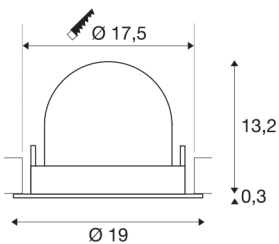

NUMINOS® GIMBLE XL

white recessed ceiling light, 2700K 55°

Design, technology and function in perfection: NUMINOS is the light system from SLV that combines everything. With various downlights and spotlights, you can experience a thousand lighting design possibilities. Like with the NUMINOS® GIMBLE XL recessed ceiling light, which impresses with its high-quality workmanship and light. Ideal for harmonious, modern and space-saving lighting that directs the accent to objects or the room. This means that easy installation is a mere formality. When will you choose SLV's modular variety?

TECHNICAL DATA

Item no.:	1006045
Number of different light outlets	1
Secondary power / secondary voltage	1000/1050mA
Height	13.5 cm
Diameter	19 cm
Installation diameter	17.5 cm
Installation depth	13.5 cm
Net weight	0.85 kg
Gross weight	0.91 kg
Safety class	III
Assembly	Recessed
Assembly details	Ceiling
Wattage	37.4 W
Lumen	3500 lm
Colour temperature	2700 Kelvin
Beam angle	55 °
Color	white
CRI	90
UGR ≤	22
BIG WHITE Page	57