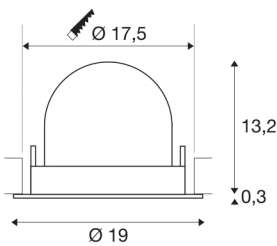

TECHNICAL DATA

Item no.:	1006046
Number of different light outlets	1
Secondary power / secondary voltage	1000/1050mA
Height	13.5 cm
Diameter	19 cm
Installation diameter	17.5 cm
Installation depth	13.5 cm
Net weight	0.85 kg
Gross weight	0.91 kg
Safety class	III
Assembly	Recessed
Assembly details	Ceiling
Wattage	37.4 W
Lumen	3400 lm
Colour temperature	2700 Kelvin
Beam angle	55 °
Color	white
CRI	90
UGR ≤	22
BIG WHITE Page	57