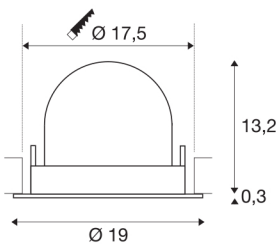

TECHNICAL DATA

Item no.:	1006047
Number of different light outlets	1
Secondary power / secondary voltage ^e	1000/1050mA
Height	13.5 cm
Diameter	19 cm
Installation diameter	17.5 cm
Installation depth	13.5 cm
Net weight	0.85 kg
Gross weight	0.91 kg
Safety class	III
Assembly	Recessed
Assembly details	Ceiling
Wattage	37.4 W
Lumen	3300 lm
Colour temperature	3000 Kelvin
Beam angle	20 °
Color	black
CRI	90
UGR ≤	22
BIG WHITE Page	57