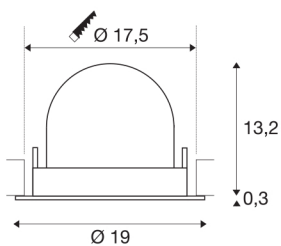

TECHNICAL DATA

Item no.:	1006049
Number of different light outlets	1
Secondary power / secondary voltage	1000/1050mA
Height	13.5 cm
Diameter	19 cm
Installation diameter	17.5 cm
Installation depth	13.5 cm
Net weight	0.85 kg
Gross weight	0.91 kg
Safety class	III
Assembly	Recessed
Assembly details	Ceiling
Wattage	37.4 W
Lumen	3500 lm
Colour temperature	3000 Kelvin
Beam angle	20 °
Color	black
CRI	90
UGR ≤	22
BIG WHITE Page	57