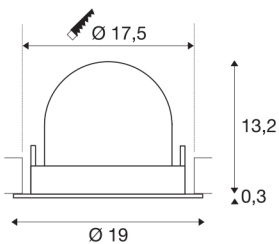

TECHNICAL DATA

Item no.:	1006050
Number of different light outlets	1
Secondary power / secondary voltage	1000/1050mA
Height	13.5 cm
Diameter	19 cm
Installation diameter	17.5 cm
Installation depth	13.5 cm
Net weight	0.85 kg
Gross weight	0.91 kg
Safety class	III
Assembly	Recessed
Assembly details	Ceiling
Wattage	37.4 W
Lumen	3300 lm
Colour temperature	3000 Kelvin
Beam angle	40 °
Color	black
CRI	90
UGR ≤	22
BIG WHITE Page	57