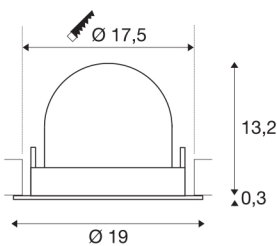

TECHNICAL DATA

Item no.:	1006051
Number of different light outlets	1
Secondary power / secondary voltage	1000/1050mA
Height	13.5 cm
Diameter	19 cm
Installation diameter	17.5 cm
Installation depth	13.5 cm
Net weight	0.85 kg
Gross weight	0.91 kg
Safety class	III
Assembly	Recessed
Assembly details	Ceiling
Wattage	37.4 W
Lumen	3550 lm
Colour temperature	3000 Kelvin
Beam angle	40 °
Color	black
CRI	90
UGR ≤	22
BIG WHITE Page	57