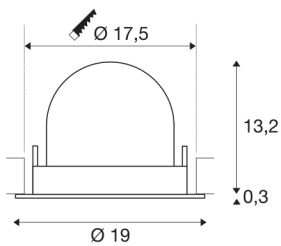

TECHNICAL DATA

Item no.:	1006052
Number of different light outlets	1
Secondary power / secondary voltage ^e	1000/1050mA
Height	13.5 cm
Diameter	19 cm
Installation diameter	17.5 cm
Installation depth	13.5 cm
Net weight	0.85 kg
Gross weight	0.91 kg
Safety class	III
Assembly	Recessed
Assembly details	Ceiling
Wattage	37.4 W
Lumen	3500 lm
Colour temperature	3000 Kelvin
Beam angle	40 °
Color	black
CRI	90
UGR ≤	22
BIG WHITE Page	57