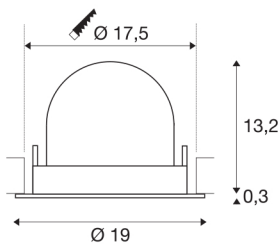

TECHNICAL DATA

Item no.:	1006053
Number of different light outlets	1
Secondary power / secondary voltage	1000/1050mA
Height	13.5 cm
Diameter	19 cm
Installation diameter	17.5 cm
Installation depth	13.5 cm
Net weight	0.85 kg
Gross weight	0.91 kg
Safety class	III
Assembly	Recessed
Assembly details	Ceiling
Wattage	37.4 W
Lumen	3300 lm
Colour temperature	3000 Kelvin
Beam angle	55 °
Color	black
CRI	90
UGR ≤	22
BIG WHITE Page	57