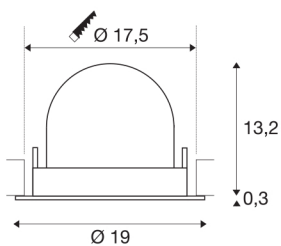

TECHNICAL DATA

Item no.:	1006054
Number of different light outlets	1
Secondary power / secondary voltage	1000/1050mA
Height	13.5 cm
Diameter	19 cm
Installation diameter	17.5 cm
Installation depth	13.5 cm
Net weight	0.85 kg
Gross weight	0.91 kg
Safety class	III
Assembly	Recessed
Assembly details	Ceiling
Wattage	37.4 W
Lumen	3550 lm
Colour temperature	3000 Kelvin
Beam angle	55 °
Color	black
CRI	90
UGR ≤	22
BIG WHITE Page	57