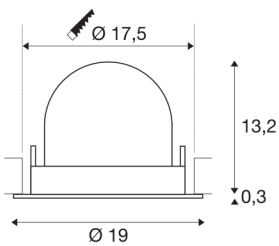

## TECHNICAL DATA

Item no.:	1006055
Number of different light outlets	1
Secondary power / secondary voltage	1000/1050mA
Height	13.5 cm
Diameter	19 cm
Installation diameter	17.5 cm
Installation depth	13.5 cm
Net weight	0.85 kg
Gross weight	0.91 kg
Safety class	III
Assembly	Recessed
Assembly details	Ceiling
Wattage	37.4 W
Lumen	3500 lm
Colour temperature	3000 Kelvin
Beam angle	55 °
Color	black
CRI	90
UGR ≤	22
BIG WHITE Page	57