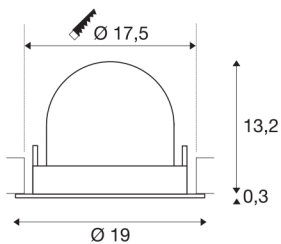

TECHNICAL DATA

Item no.:	1006056
Number of different light outlets	1
Secondary power / secondary voltage ^e	1000/1050mA
Height	13.5 cm
Diameter	19 cm
Installation diameter	17.5 cm
Installation depth	13.5 cm
Net weight	0.85 kg
Gross weight	0.91 kg
Safety class	III
Assembly	Recessed
Assembly details	Ceiling
Wattage	37.4 W
Lumen	3300 lm
Colour temperature	3000 Kelvin
Beam angle	20 °
Color	white
CRI	90
UGR ≤	22
BIG WHITE Page	57