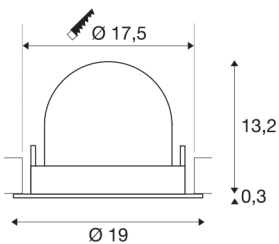

TECHNICAL DATA

Item no.:	1006057
Number of different light outlets	1
Secondary power / secondary voltage	1000/1050mA
Height	13.5 cm
Diameter	19 cm
Installation diameter	17.5 cm
Installation depth	13.5 cm
Net weight	0.85 kg
Gross weight	0.91 kg
Safety class	III
Assembly	Recessed
Assembly details	Ceiling
Wattage	37.4 W
Lumen	3550 lm
Colour temperature	3000 Kelvin
Beam angle	20 °
Color	white
CRI	90
UGR ≤	22
BIG WHITE Page	57