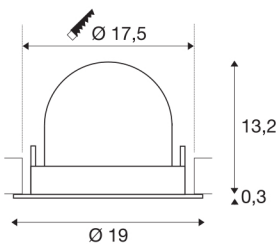

TECHNICAL DATA

Item no.:	1006058
Number of different light outlets	1
Secondary power / secondary voltage ^e	1000/1050mA
Height	13.5 cm
Diameter	19 cm
Installation diameter	17.5 cm
Installation depth	13.5 cm
Net weight	0.85 kg
Gross weight	0.91 kg
Safety class	III
Assembly	Recessed
Assembly details	Ceiling
Wattage	37.4 W
Lumen	3500 lm
Colour temperature	3000 Kelvin
Beam angle	20 °
Color	white
CRI	90
UGR ≤	22
BIG WHITE Page	57