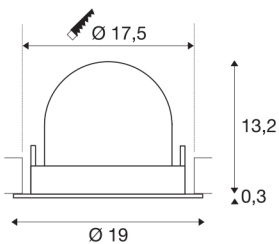

## TECHNICAL DATA

Item no.:	1006059
Number of different light outlets	1
Secondary power / secondary voltage	1000/1050mA
Height	13.5 cm
Diameter	19 cm
Installation diameter	17.5 cm
Installation depth	13.5 cm
Net weight	0.85 kg
Gross weight	0.91 kg
Safety class	III
Assembly	Recessed
Assembly details	Ceiling
Wattage	37.4 W
Lumen	3300 lm
Colour temperature	3000 Kelvin
Beam angle	40 °
Color	white
CRI	90
UGR ≤	22
BIG WHITE Page	57