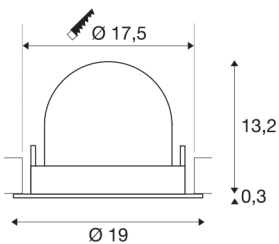

TECHNICAL DATA

Item no.:	1006060
Number of different light outlets	1
Secondary power / secondary voltage	1000/1050mA
Height	13.5 cm
Diameter	19 cm
Installation diameter	17.5 cm
Installation depth	13.5 cm
Net weight	0.85 kg
Gross weight	0.91 kg
Safety class	III
Assembly	Recessed
Assembly details	Ceiling
Wattage	37.4 W
Lumen	3550 lm
Colour temperature	3000 Kelvin
Beam angle	40 °
Color	white
CRI	90
UGR ≤	22
BIG WHITE Page	57