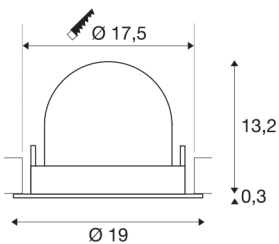

TECHNICAL DATA

Item no.:	1006061
Number of different light outlets	1
Secondary power / secondary voltage ^e	1000/1050mA
Height	13.5 cm
Diameter	19 cm
Installation diameter	17.5 cm
Installation depth	13.5 cm
Net weight	0.85 kg
Gross weight	0.91 kg
Safety class	III
Assembly	Recessed
Assembly details	Ceiling
Wattage	37.4 W
Lumen	3500 lm
Colour temperature	3000 Kelvin
Beam angle	40 °
Color	white
CRI	90
UGR ≤	22
BIG WHITE Page	57