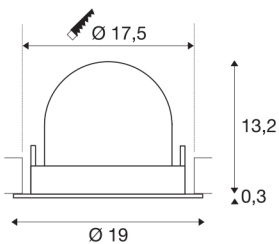

TECHNICAL DATA

Item no.:	1006062
Number of different light outlets	1
Secondary power / secondary voltage ^e	1000/1050mA
Height	13.5 cm
Diameter	19 cm
Installation diameter	17.5 cm
Installation depth	13.5 cm
Net weight	0.85 kg
Gross weight	0.91 kg
Safety class	III
Assembly	Recessed
Assembly details	Ceiling
Wattage	37.4 W
Lumen	3300 lm
Colour temperature	3000 Kelvin
Beam angle	55 °
Color	white
CRI	90
UGR ≤	22
BIG WHITE Page	57