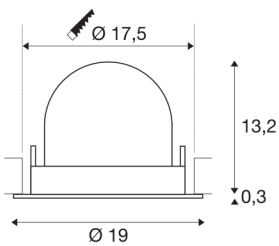

TECHNICAL DATA

Item no.:	1006063
Number of different light outlets	1
Secondary power / secondary voltage	1000/1050mA
Height	13.5 cm
Diameter	19 cm
Installation diameter	17.5 cm
Installation depth	13.5 cm
Net weight	0.85 kg
Gross weight	0.91 kg
Safety class	III
Assembly	Recessed
Assembly details	Ceiling
Wattage	37.4 W
Lumen	3550 lm
Colour temperature	3000 Kelvin
Beam angle	55 °
Color	white
CRI	90
UGR ≤	22
BIG WHITE Page	57