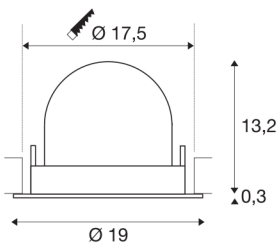

TECHNICAL DATA

Item no.:	1006064
Number of different light outlets	1
Secondary power / secondary voltage	1000/1050mA
Height	13.5 cm
Diameter	19 cm
Installation diameter	17.5 cm
Installation depth	13.5 cm
Net weight	0.85 kg
Gross weight	0.91 kg
Safety class	III
Assembly	Recessed
Assembly details	Ceiling
Wattage	37.4 W
Lumen	3500 lm
Colour temperature	3000 Kelvin
Beam angle	55 °
Color	white
CRI	90
UGR ≤	22
BIG WHITE Page	57