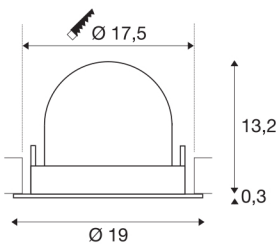

TECHNICAL DATA

Item no.:	1006065
Number of different light outlets	1
Secondary power / secondary voltage	1000/1050mA
Height	13.5 cm
Diameter	19 cm
Installation diameter	17.5 cm
Installation depth	13.5 cm
Net weight	0.85 kg
Gross weight	0.91 kg
Safety class	III
Assembly	Recessed
Assembly details	Ceiling
Wattage	37.4 W
Lumen	3600 lm
Colour temperature	4000 Kelvin
Beam angle	20 °
Color	black
CRI	90
UGR ≤	22
BIG WHITE Page	57