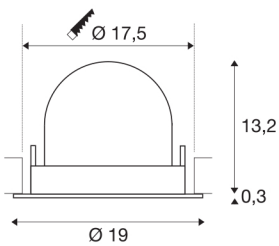

TECHNICAL DATA

Item no.:	1006066
Number of different light outlets	1
Secondary power / secondary voltage	1000/1050mA
Height	13.5 cm
Diameter	19 cm
Installation diameter	17.5 cm
Installation depth	13.5 cm
Net weight	0.85 kg
Gross weight	0.91 kg
Safety class	III
Assembly	Recessed
Assembly details	Ceiling
Wattage	37.4 W
Lumen	3800 lm
Colour temperature	4000 Kelvin
Beam angle	20 °
Color	black
CRI	90
UGR ≤	22
BIG WHITE Page	57