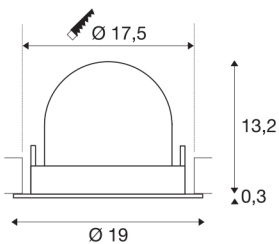

## TECHNICAL DATA

Item no.:	1006067
Number of different light outlets	1
Secondary power / secondary voltage	1000/1050mA
Height	13.5 cm
Diameter	19 cm
Installation diameter	17.5 cm
Installation depth	13.5 cm
Net weight	0.85 kg
Gross weight	0.91 kg
Safety class	III
Assembly	Recessed
Assembly details	Ceiling
Wattage	37.4 W
Lumen	3750 lm
Colour temperature	4000 Kelvin
Beam angle	20 °
Color	black
CRI	90
UGR ≤	22
BIG WHITE Page	57