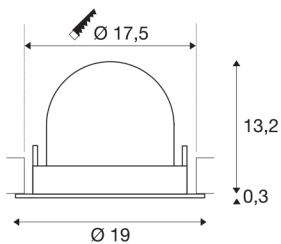

TECHNICAL DATA

Item no.:	1006068
Number of different light outlets	1
Secondary power / secondary voltage ^e	1000/1050mA
Height	13.5 cm
Diameter	19 cm
Installation diameter	17.5 cm
Installation depth	13.5 cm
Net weight	0.85 kg
Gross weight	0.91 kg
Safety class	III
Assembly	Recessed
Assembly details	Ceiling
Wattage	37.4 W
Lumen	3600 lm
Colour temperature	4000 Kelvin
Beam angle	40 °
Color	black
CRI	90
UGR ≤	22
BIG WHITE Page	57