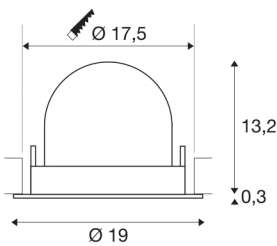

TECHNICAL DATA

Item no.:	1006069
Number of different light outlets	1
Secondary power / secondary voltage	1000/1050mA
Height	13.5 cm
Diameter	19 cm
Installation diameter	17.5 cm
Installation depth	13.5 cm
Net weight	0.85 kg
Gross weight	0.91 kg
Safety class	III
Assembly	Recessed
Assembly details	Ceiling
Wattage	37.4 W
Lumen	3800 lm
Colour temperature	4000 Kelvin
Beam angle	40 °
Color	black
CRI	90
UGR ≤	22
BIG WHITE Page	57