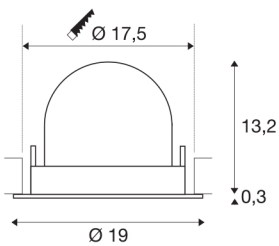

TECHNICAL DATA

Item no.:	1006070
Number of different light outlets	1
Secondary power / secondary voltage	1000/1050mA
Height	13.5 cm
Diameter	19 cm
Installation diameter	17.5 cm
Installation depth	13.5 cm
Net weight	0.85 kg
Gross weight	0.91 kg
Safety class	III
Assembly	Recessed
Assembly details	Ceiling
Wattage	37.4 W
Lumen	3750 lm
Colour temperature	4000 Kelvin
Beam angle	40 °
Color	black
CRI	90
UGR ≤	22
BIG WHITE Page	57