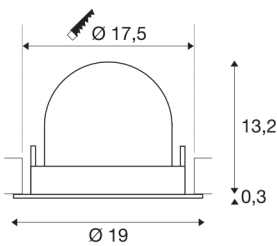

## TECHNICAL DATA

Item no.:	1006071
Number of different light outlets	1
Secondary power / secondary voltage <sup>e</sup>	1000/1050mA
Height	13.5 cm
Diameter	19 cm
Installation diameter	17.5 cm
Installation depth	13.5 cm
Net weight	0.85 kg
Gross weight	0.91 kg
Safety class	III
Assembly	Recessed
Assembly details	Ceiling
Wattage	37.4 W
Lumen	3600 lm
Colour temperature	4000 Kelvin
Beam angle	55 °
Color	black
CRI	90
UGR ≤	22
BIG WHITE Page	57