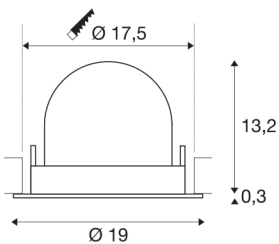

TECHNICAL DATA

Item no.:	1006072
Number of different light outlets	1
Secondary power / secondary voltage ^e	1000/1050mA
Height	13.5 cm
Diameter	19 cm
Installation diameter	17.5 cm
Installation depth	13.5 cm
Net weight	0.85 kg
Gross weight	0.91 kg
Safety class	III
Assembly	Recessed
Assembly details	Ceiling
Wattage	37.4 W
Lumen	3800 lm
Colour temperature	4000 Kelvin
Beam angle	55 °
Color	black
CRI	90
UGR ≤	22
BIG WHITE Page	57