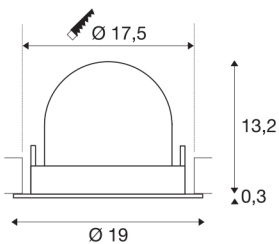

TECHNICAL DATA

Item no.:	1006073
Number of different light outlets	1
Secondary power / secondary voltage ^e	1000/1050mA
Height	13.5 cm
Diameter	19 cm
Installation diameter	17.5 cm
Installation depth	13.5 cm
Net weight	0.85 kg
Gross weight	0.91 kg
Safety class	III
Assembly	Recessed
Assembly details	Ceiling
Wattage	37.4 W
Lumen	3750 lm
Colour temperature	4000 Kelvin
Beam angle	55 °
Color	black
CRI	90
UGR ≤	22
BIG WHITE Page	57