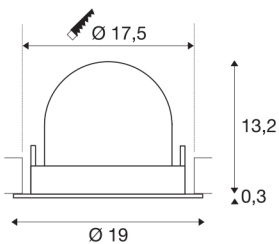

TECHNICAL DATA

Item no.:	1006074
Number of different light outlets	1
Secondary power / secondary voltage	1000/1050mA
Height	13.5 cm
Diameter	19 cm
Installation diameter	17.5 cm
Installation depth	13.5 cm
Net weight	0.85 kg
Gross weight	0.91 kg
Safety class	III
Assembly	Recessed
Assembly details	Ceiling
Wattage	37.4 W
Lumen	3600 lm
Colour temperature	4000 Kelvin
Beam angle	20 °
Color	white
CRI	90
UGR ≤	22
BIG WHITE Page	57