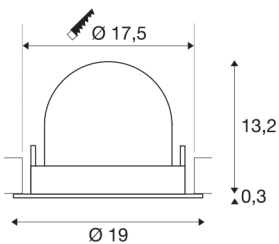

## TECHNICAL DATA

Item no.:	1006075
Number of different light outlets	1
Secondary power / secondary voltage	1000/1050mA
Height	13.5 cm
Diameter	19 cm
Installation diameter	17.5 cm
Installation depth	13.5 cm
Net weight	0.85 kg
Gross weight	0.91 kg
Safety class	III
Assembly	Recessed
Assembly details	Ceiling
Wattage	37.4 W
Lumen	3800 lm
Colour temperature	4000 Kelvin
Beam angle	20 °
Color	white
CRI	90
UGR ≤	22
BIG WHITE Page	57