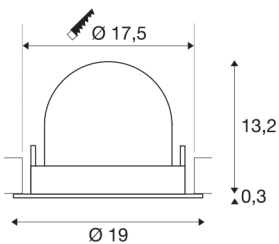

TECHNICAL DATA

Item no.:	1006076
Number of different light outlets	1
Secondary power / secondary voltage	1000/1050mA
Height	13.5 cm
Diameter	19 cm
Installation diameter	17.5 cm
Installation depth	13.5 cm
Net weight	0.85 kg
Gross weight	0.91 kg
Safety class	III
Assembly	Recessed
Assembly details	Ceiling
Wattage	37.4 W
Lumen	3750 lm
Colour temperature	4000 Kelvin
Beam angle	20 °
Color	white
CRI	90
UGR ≤	22
BIG WHITE Page	57