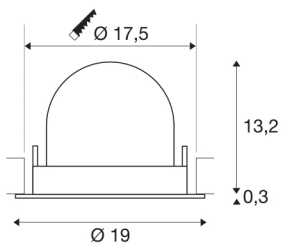

TECHNICAL DATA

Item no.:	1006077
Number of different light outlets	1
Secondary power / secondary voltage ^e	1000/1050mA
Height	13.5 cm
Diameter	19 cm
Installation diameter	17.5 cm
Installation depth	13.5 cm
Net weight	0.85 kg
Gross weight	0.91 kg
Safety class	III
Assembly	Recessed
Assembly details	Ceiling
Wattage	37.4 W
Lumen	3600 lm
Colour temperature	4000 Kelvin
Beam angle	40 °
Color	white
CRI	90
UGR ≤	22
BIG WHITE Page	57