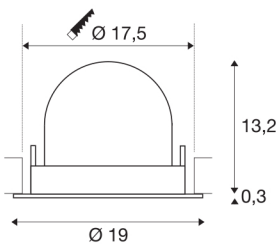

TECHNICAL DATA

Item no.:	1006078
Number of different light outlets	1
Secondary power / secondary voltage	1000/1050mA
Height	13.5 cm
Diameter	19 cm
Installation diameter	17.5 cm
Installation depth	13.5 cm
Net weight	0.85 kg
Gross weight	0.91 kg
Safety class	III
Assembly	Recessed
Assembly details	Ceiling
Wattage	37.4 W
Lumen	3800 lm
Colour temperature	4000 Kelvin
Beam angle	40 °
Color	white
CRI	90
UGR ≤	22
BIG WHITE Page	57