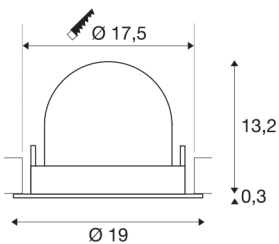

TECHNICAL DATA

Item no.:	1006079
Number of different light outlets	1
Secondary power / secondary voltage	1000/1050mA
Height	13.5 cm
Diameter	19 cm
Installation diameter	17.5 cm
Installation depth	13.5 cm
Net weight	0.85 kg
Gross weight	0.91 kg
Safety class	III
Assembly	Recessed
Assembly details	Ceiling
Wattage	37.4 W
Lumen	3750 lm
Colour temperature	4000 Kelvin
Beam angle	40 °
Color	white
CRI	90
UGR ≤	22
BIG WHITE Page	57