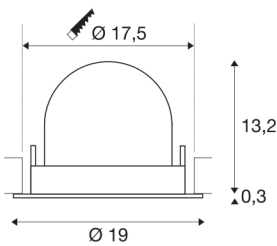

TECHNICAL DATA

Item no.:	1006080
Number of different light outlets	1
Secondary power / secondary voltage ^e	1000/1050mA
Height	13.5 cm
Diameter	19 cm
Installation diameter	17.5 cm
Installation depth	13.5 cm
Net weight	0.85 kg
Gross weight	0.91 kg
Safety class	III
Assembly	Recessed
Assembly details	Ceiling
Wattage	37.4 W
Lumen	3600 lm
Colour temperature	4000 Kelvin
Beam angle	55 °
Color	white
CRI	90
UGR ≤	22
BIG WHITE Page	57