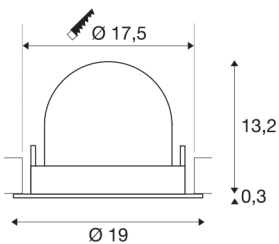

## TECHNICAL DATA

Item no.:	1006081
Number of different light outlets	1
Secondary power / secondary voltage	1000/1050mA
Height	13.5 cm
Diameter	19 cm
Installation diameter	17.5 cm
Installation depth	13.5 cm
Net weight	0.85 kg
Gross weight	0.91 kg
Safety class	III
Assembly	Recessed
Assembly details	Ceiling
Wattage	37.4 W
Lumen	3800 lm
Colour temperature	4000 Kelvin
Beam angle	55 °
Color	white
CRI	90
UGR ≤	22
BIG WHITE Page	57