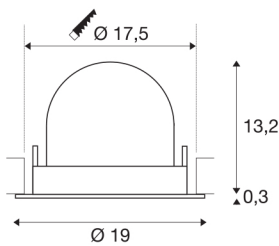

TECHNICAL DATA

Item no.:	1006082
Number of different light outlets	1
Secondary power / secondary voltage ^e	1000/1050mA
Height	13.5 cm
Diameter	19 cm
Installation diameter	17.5 cm
Installation depth	13.5 cm
Net weight	0.85 kg
Gross weight	0.91 kg
Safety class	III
Assembly	Recessed
Assembly details	Ceiling
Wattage	37.4 W
Lumen	3750 lm
Colour temperature	4000 Kelvin
Beam angle	55 °
Color	white
CRI	90
UGR ≤	22
BIG WHITE Page	57