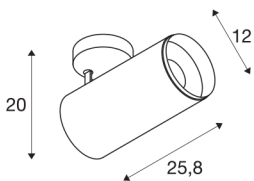

NUMINOS® SPOT XL PHASE

black ceiling mounted light, 36W 2700K 24°

Design, technology and function in perfection: NUMINOS is the light system from SLV that combines everything. The various downlights and spotlights make a thousand lighting design options possible. Like with the NUMINOS® SPOT XL PHASE indoor ceiling-mounted light LED, which impresses with its high-quality workmanship and light. In this way, you can create high-quality illumination of larger areas or use the spotlight for selective lighting. The recessed ceiling light convinces with a power consumption of 36 watts, luminous flux of 3290 lumens, colour temperature of 2700 Kelvin and a colour reproduction index of 90. Installation is then done in no time at all. When to choose NUMINOS from SLV – modular diversity awaits you.

TECHNICAL DATA

Item no.:	1006083
Number of different light outlets	1
Primary nominal voltage	220-240V ~50/60Hz mA/V
Secondary power / secondary voltage	900mA
Length	25.8 cm
Height	20 cm
Diameter	12 cm
Net weight	1.58 kg
Gross weight	1.691 kg
Safety class	I
Assembly	Surface
Assembly details	Ceiling
Dimmable	Yes
Dimming technology	trailing edge
Wattage	36 W
Lumen	3290 lm
Colour temperature	2700 Kelvin
Beam angle	24 °
Color	black
CRI	90
UGR ≤	19
BIG WHITE Page	79