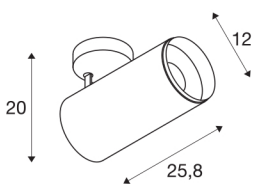

NUMINOS® SPOT XL PHASE

black ceiling mounted light, 36W 2700K 60°

The NUMINOS light system from SLV skilfully combines function, design and technology. This way, you can experience a thousand lighting design possibilities with different downlights and spotlights. Also with the NUMINOS® SPOT XL Phase indoor ceiling-mounted light LED, which convinces with the best workmanship and lighting quality. The spotlight is ideal for targeted accent lighting or even illumination of larger areas. The recessed ceiling light convinces with a power consumption of 36 watts, luminous flux of 2980 lumens, colour temperature of 2700 Kelvin and a colour reproduction index of 90. Installation is then done in no time at all. When will you choose SLV's modular variety?

TECHNICAL DATA

Item no.:	1006085
Number of different light outlets	1
Primary nominal voltage	220-240V ~50/60Hz mA/V
Secondary power / secondary voltage	900mA
Length	25.8 cm
Height	20 cm
Diameter	12 cm
Net weight	1.58 kg
Gross weight	1.691 kg
Safety class	I
Assembly	Surface
Assembly details	Ceiling
Dimmable	Yes
Dimming technology	trailing edge
Wattage	36 W
Lumen	2980 lm
Colour temperature	2700 Kelvin
Beam angle	60 °
Color	black
CRI	90
UGR ≤	25
BIG WHITE Page	79