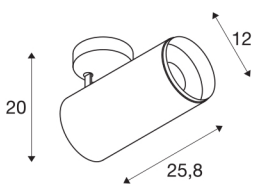

## NUMINOS® SPOT XL PHASE

white / black ceiling mounted light, 36W 2700K 24°

Design, technology and function in perfection: NUMINOS is the light system from SLV that combines everything. This way, you can experience a thousand lighting design possibilities with a variety of downlights and spotlights. Like with the NUMINOS® SPOT XL PHASE indoor ceiling-mounted light LED, which impresses with its high-quality workmanship and light. In this way, you can create high-quality illumination of larger areas or use the spotlight for selective lighting. The recessed ceiling light convinces with a power consumption of 36 watts, luminous flux of 3290 lumens, colour temperature of 2700 Kelvin and a colour reproduction index of 90. This means that easy installation is a mere formality. When do you choose NUMINOS® from SLV?

### TECHNICAL DATA

Item no.:	1006086
Number of different light outlets	1
Primary nominal voltage	220-240V ~50/60Hz mA/V
Secondary power / secondary voltage	900mA
Length	25.8 cm
Height	20 cm
Diameter	12 cm
Net weight	1.58 kg
Gross weight	1.691 kg
Safety class	I
Assembly	Surface
Assembly details	Ceiling
Dimmable	Yes
Dimming technology	trailing edge
Wattage	36 W
Lumen	3290 lm
Colour temperature	2700 Kelvin
Beam angle	24 °
Color	white
CRI	90
UGR ≤	19
BIG WHITE Page	79