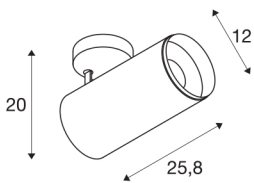

NUMINOS® SPOT XL PHASE

white / black ceiling mounted light, 36W 2700K 36°

NUMINOS is the optimally coordinated light system from SLV that combines function, design and technology. With a variety of downlights and spotlights, you can experience a thousand lighting design possibilities. Also with the NUMINOS® SPOT XL Phase indoor ceiling-mounted light LED, which convinces with the best workmanship and lighting quality. In this way, you can create high-quality illumination of larger areas or use the spotlight for selective lighting. The recessed ceiling light convinces with a power consumption of 36 watts, luminous flux of 3250 lumens, colour temperature of 2700 Kelvin and a colour reproduction index of 90. Installation is then done in no time at all. When will you choose SLV's modular variety?

TECHNICAL DATA

Item no.:	1006087
Number of different light outlets	1
Primary nominal voltage	220-240V ~50/60Hz mA/V
Secondary power / secondary voltage	900mA
Length	25.8 cm
Height	20 cm
Diameter	12 cm
Net weight	1.58 kg
Gross weight	1.691 kg
Safety class	I
Assembly	Surface
Assembly details	Ceiling
Dimmable	Yes
Dimming technology	trailing edge
Wattage	36 W
Lumen	3250 lm
Colour temperature	2700 Kelvin
Beam angle	36 °
Color	white
CRI	90
UGR ≤	19
BIG WHITE Page	79