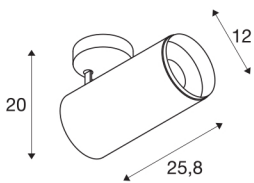

## NUMINOS® SPOT XL PHASE

white / black ceiling mounted light, 36W 2700K 60°

NUMINOS is the optimally coordinated light system from SLV that combines function, design and technology. With different downlights and spotlights, you provide a thousand lighting design possibilities. Like with the NUMINOS® SPOT XL PHASE indoor ceiling-mounted light LED, which impresses with its high-quality workmanship and light. With the spotlight, you can opt for spot lighting or high-quality illumination of larger areas. The recessed ceiling light convinces with a power consumption of 36 watts, luminous flux of 2980 lumens, colour temperature of 2700 Kelvin and a colour reproduction index of 90. This means that easy installation is a mere formality. When to choose NUMINOS from SLV – modular diversity awaits you.

## TECHNICAL DATA

Item no.:	1006088
Number of different light outlets	1
Primary nominal voltage	220-240V ~50/60Hz mA/V
Secondary power / secondary voltage	900mA
Length	25.8 cm
Height	20 cm
Diameter	12 cm
Net weight	1.58 kg
Gross weight	1.691 kg
Safety class	I
Assembly	Surface
Assembly details	Ceiling
Dimmable	Yes
Dimming technology	trailing edge
Wattage	36 W
Lumen	2980 lm
Colour temperature	2700 Kelvin
Beam angle	60 °
Color	white
CRI	90
UGR ≤	25
BIG WHITE Page	79